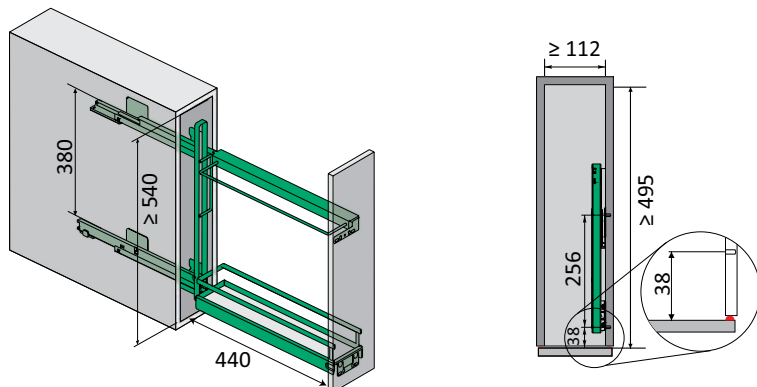

Base Unit Solutions

150 mm Bottle Pull Out

- Ideal storage for bottles
- Full extension runner
- 12 kg weight capacity
- Soft Stopp as standard
- Three-way front adjustment
- Arena Style Chrome or Anthracite tray designs
- Push to open mechanisms are suitable for this product - see page 2.28

150 mm Bottle Pull Out

Finish	Arena Style Chrome	Arena Style Anthracite
Art No..	K5297ASC	K5297ASA

150 mm Towel Rail Pull Out

- Two towel rails and shelf
- Full extension runner
- 12 kg weight capacity
- Soft Stopp as standard
- Three way front adjustment
- Arena Style Chrome or Anthracite tray designs
- Push to open mechanisms are suitable for this product - see page 2.28

150 mm Towel Rail Pull Out

Finish	Arena Style Chrome	Arena Style Anthracite
Art No..	K5399ASC	K5399ASA

150 mm Tray Pull Out

- For storage of baking trays / oven shelves
- Full extension runner
- 12 kg weight capacity
- Soft Stopp as standard
- 3-way front adjustment
- Arena Style Chrome or Anthracite tray designs
- Push to open mechanisms are suitable for this product - see page 2.28

150 mm Baking Tray Pull Out

Finish	Arena Style Chrome	Arena Style Anthracite
Art No..	K5400ASC	K5400ASA

Accessories

DISPENSA Jr. III base larder

- 300 mm and 400 mm wide cabinet
- Full extension with Soft Stopp
- Choice of 3 basket types
- Simple fitting to base of cabinet
- 24 kg load capacity
- High Stability
- 2 baskets
- Push to open mechanisms are suitable for this product - see page 2.28