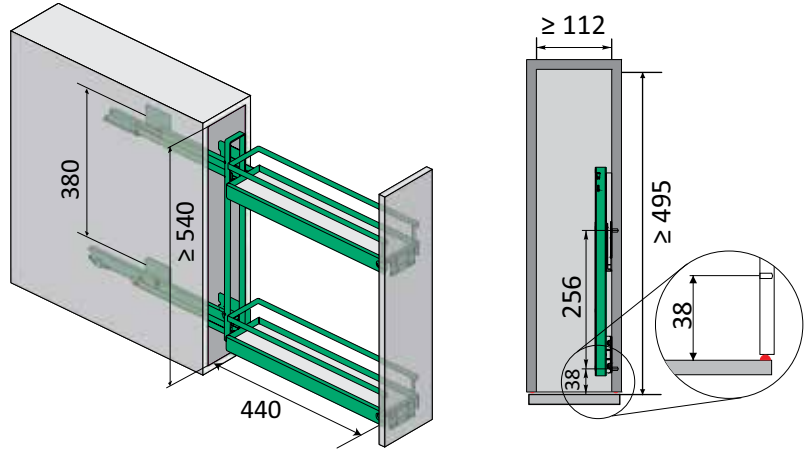

Base Unit Solutions

150 mm Bottle Pull Out

- Ideal storage for bottles
- Full extension runner
- 12 kg weight capacity
- Soft Stopp as standard
- Three-way front adjustment
- Arena Style Chrome or Anthracite tray designs
- Push to open mechanisms are suitable for this product - see page 2.28

150 mm Bottle Pull Out

Finish	Arena Style Chrome	Arena Style Anthracite
Art No..	K5297ASC	K5297ASA

150 mm Towel Rail Pull Out

- Two towel rails and shelf
- Full extension runner
- 12 kg weight capacity
- Soft Stopp as standard
- Three way front adjustment
- Arena Style Chrome or Anthracite tray designs
- Push to open mechanisms are suitable for this product - see page 2.28

150 mm Towel Rail Pull Out

Finish	Arena Style Chrome	Arena Style Anthracite
Art No..	K5399ASC	K5399ASA

150 mm Tray Pull Out

- For storage of baking trays / oven shelves
- Full extension runner
- 12 kg weight capacity
- Soft Stopp as standard
- 3-way front adjustment
- Arena Style Chrome or Anthracite tray designs
- Push to open mechanisms are suitable for this product - see page 2.28

150 mm Baking Tray Pull Out

Finish	Arena Style Chrome	Arena Style Anthracite
Art No..	K5400ASC	K5400ASA

Accessories

DISPENSA Jr. III base larder

- 300 mm and 400 mm wide cabinet
- Full extension with Soft Stopp
- Choice of 3 basket types
- Simple fitting to base of cabinet
- 24 kg load capacity
- High Stability
- 2 baskets
- Push to open mechanisms are suitable for this product - see page 2.28