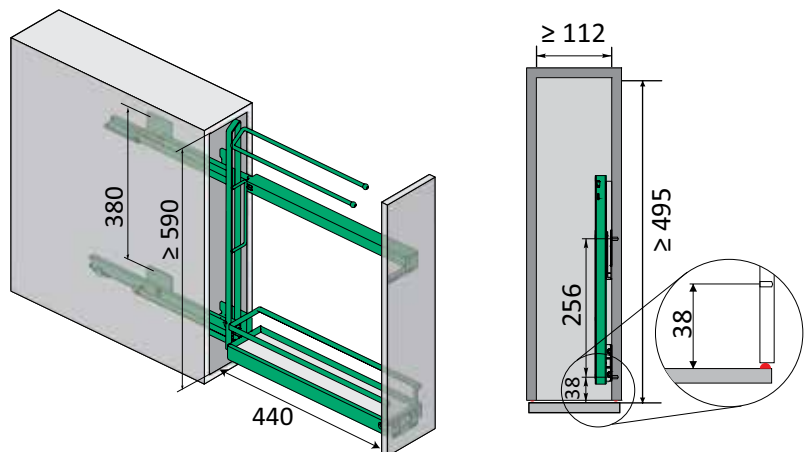

Base Unit Solutions

150 mm Bottle Pull Out

- Ideal storage for bottles
- Full extension runner
- 12 kg weight capacity
- Soft Stopp as standard
- Three-way front adjustment
- Arena Style Chrome or Anthracite tray designs
- Push to open mechanisms are suitable for this product - see page 2.28

150 mm Bottle Pull Out

Finish	Arena Style Chrome	Arena Style Anthracite
Art No..	K5297ASC	K5297ASA

150 mm Towel Rail Pull Out

- Two towel rails and shelf
- Full extension runner
- 12 kg weight capacity
- Soft Stopp as standard
- Three way front adjustment
- Arena Style Chrome or Anthracite tray designs
- Push to open mechanisms are suitable for this product - see page 2.28

150 mm Towel Rail Pull Out

Finish	Arena Style Chrome	Arena Style Anthracite
Art No..	K5399ASC	K5399ASA

150 mm Tray Pull Out

- For storage of baking trays / oven shelves
- Full extension runner
- 12 kg weight capacity
- Soft Stopp as standard
- 3-way front adjustment
- Arena Style Chrome or Anthracite tray designs
- Push to open mechanisms are suitable for this product - see page 2.28

150 mm Baking Tray Pull Out

Finish	Arena Style Chrome	Arena Style Anthracite
Art No..	K5400ASC	K5400ASA

Accessories

DISPENSA Jr. III base larder

- 300 mm and 400 mm wide cabinet
- Full extension with Soft Stopp
- Choice of 3 basket types
- Simple fitting to base of cabinet
- 24 kg load capacity
- High Stability
- 2 baskets
- Push to open mechanisms are suitable for this product - see page 2.28