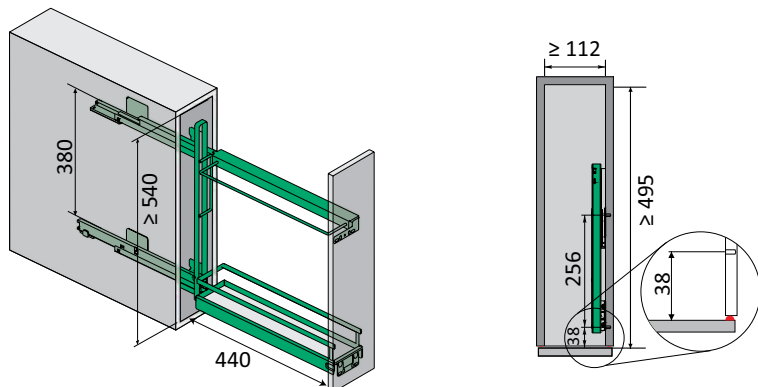

150 mm Tray Pull Out

- For storage of baking trays / oven shelves
- Full extension runner
- 12 kg weight capacity
- Soft Stopp as standard
- 3-way front adjustment
- Arena Style Chrome or Anthracite tray designs
- Push to open mechanisms are suitable for this product - see page 2.28

150 mm Baking Tray Pull Out

Finish	Arena Style Chrome	Arena Style Anthracite
Art No..	K5400ASC	K5400ASA

Accessories

DISPENSA Jr. III base larder

- 300 mm and 400 mm wide cabinet
- Full extension with Soft Stopp
- Choice of 3 basket types
- Simple fitting to base of cabinet
- 24 kg load capacity
- High Stability
- 2 baskets
- Push to open mechanisms are suitable for this product - see page 2.28

DISPENSA Jr III Base Larder - Technical Specification

Cabinet Width	Width	Depth	Height	Max weight
300 mm	≥ 260 mm	≥ 489 mm	≥ 615 mm	24 kg
400 mm	≥ 360 mm			

DISPENSA Jr III Base Larder - Order Codes

Tray Type	Finish	300 mm wide cabinet	400 mm wide cabinet
ARENA Style	Chrome	KDJ3302ASC	KDJ3402ASC
	Anthracite	KDJ3302ASA	KDJ3402ASA
Comfort Line	Soft Aluminium	KDJ3302CL	KDJ3402CL