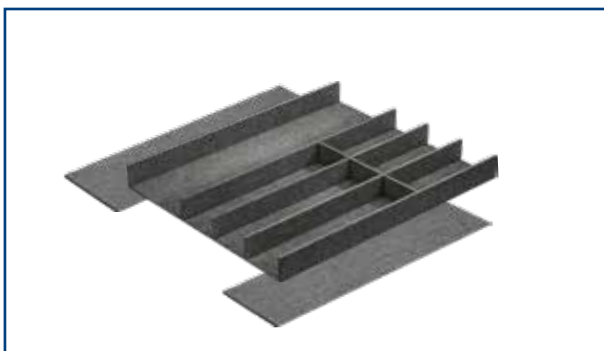

OrganiQ tray for 400 - 500 cabinet widths			
Width	Depth	Height	Art No.
260 - 460 *	472	72	K9201OG
* = min / max inside clear width inside the drawer			

OrganiQ tray for 600 cabinet widths			
Width	Depth	Height	Art No.
385 - 610 *	472	72	K9202OG
* = min / max inside clear width inside the drawer			