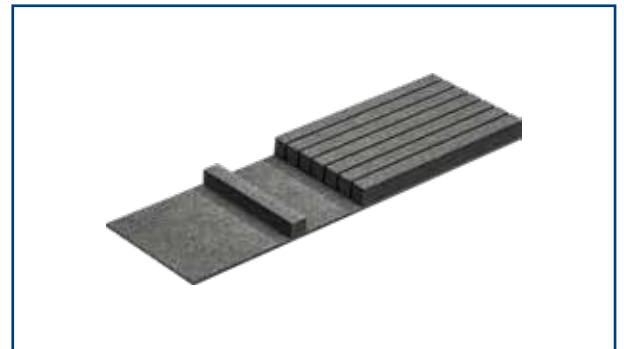

Knife Block

Width	Depth	Height	Art No.
137	472	26	K9169OG

Suitable for Cabinet Widths $\geq$ 600