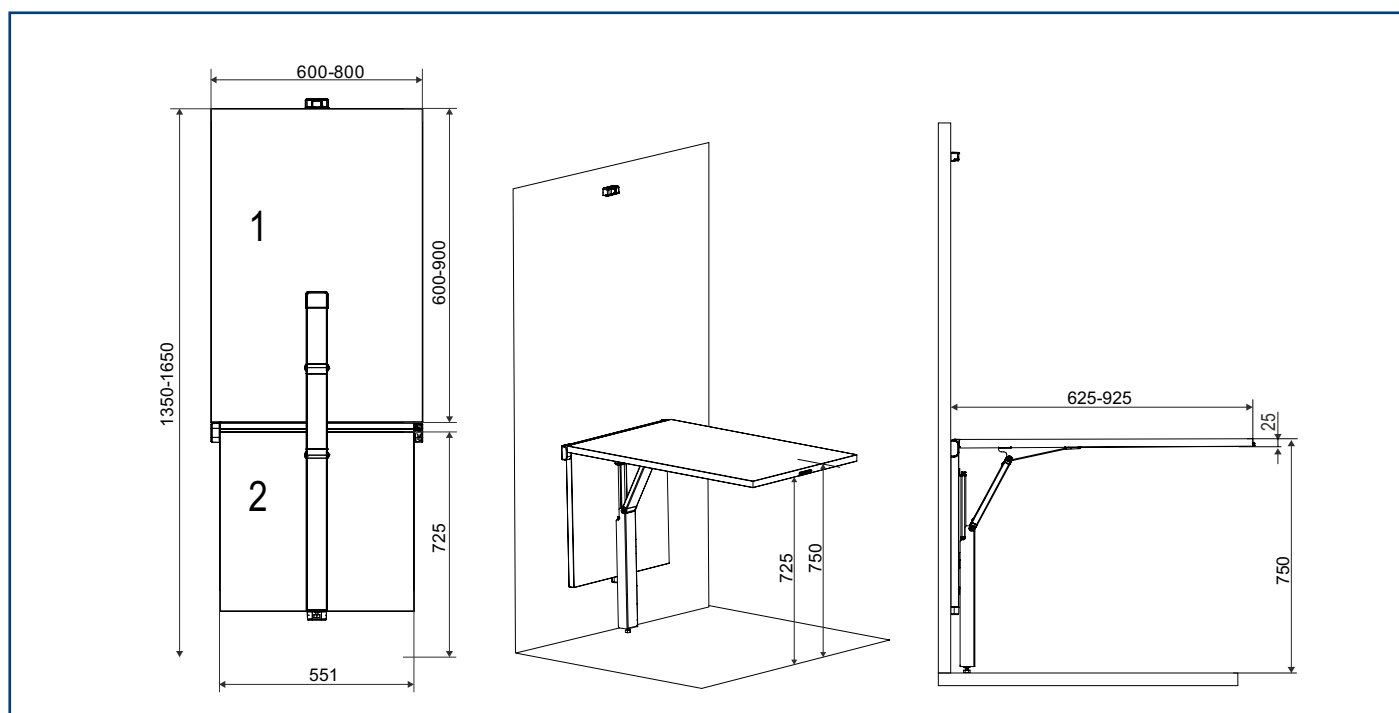

Top Swing

- Space saving table stowed on the wall
- Release lock with one hand
- Childproof
- Mechanism only
- Plenty of legroom as no interfering feet are necessary for function
- Black Finish

Top Swing	
Detail	Technical
Table Width	600 - 800 mm
Max Load Capacity	30 kg
Table Height	750 mm
Table Thickness	25mm
Min. Installation Height	505 mm
Art. No.	K239489