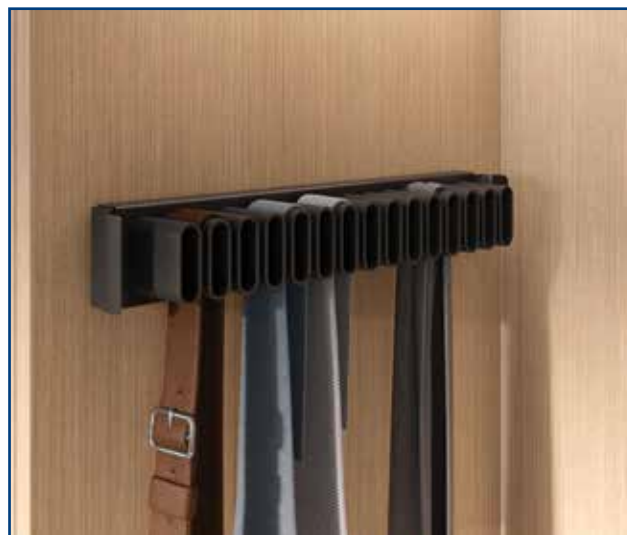

CONERO Tie / Belt Pull Outs

CONERO Belt/Tie Pull Out

- Soft-Touch surface for the gentle storage of belts, ties etc
- Utilizes unused storage space under the clothes rail
- Grease-free sliding guide protects clothing hanging next to it
- Freely positionable in the cabinet and retrofittable
- Easy left/right mounting

CONERO Tie/Belt Pull Out - Order Codes

Dimensions	Min Internal Depth	Number of Hangers	MOQ	Art No.
67W x 72H x 450D	475	15	1 pc	KC238379B

CONERO Spacer for Inner Pull Outs - Order Codes

Dimensions W x D	Min Internal Depth	Height	MOQ	Art No.
25 x 453 mm	475	69	5 pcs	KC238682B

CONERO Belt/Tie Pull Out with Tray

- Soft-Touch surface for the gentle storage of belts, ties etc
- Utilizes unused storage space under the clothes rail
- Grease-free sliding guide protects clothing hanging next to it
- Tray at back for storage of cuff links, watches etc
- Freely positionable in the cabinet and retrofittable
- Easy left/right mounting