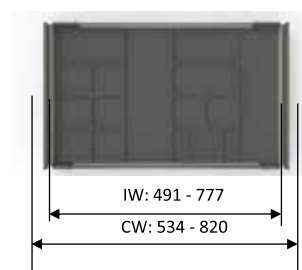

CONERO Organisation

- Suitable for 72 mm height option
- Inserts work with non slip mats
- Black Grey Finish
- Jewellery & Ring or Tie and belt options

Recommended tray Numbers

CONERO Tie & Belt Tray		
	Dimensions	Art No.
	223W x 425D x 14H	KC238594B

CONERO Jewellery Tray		
	Dimensions	Art No.
	223W x 425D x 14H	KC238593B