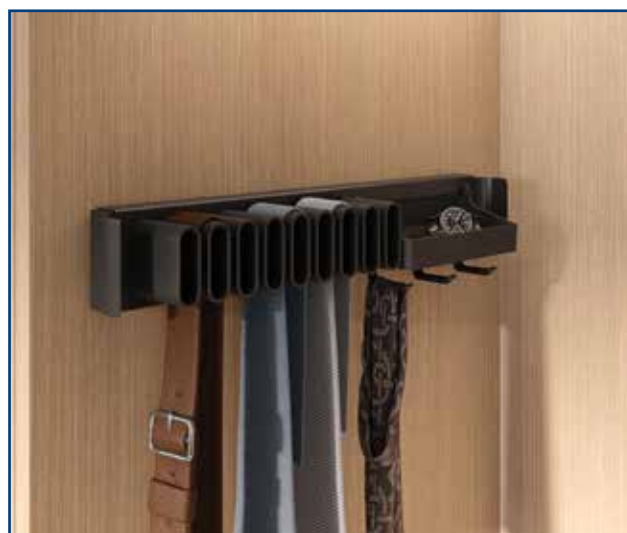

CONERO Tie/Belt Pull Out with tray- Order Codes

Dimensions	Min Internal Depth	Number of Hangers	MOQ	Art No.
67W x 72H x 450D	475	12	1 pc	KC238381B

CONERO Spacer for Inner Pull Outs - Order Codes

Dimensions W x D	Min Internal Depth	Height	MOQ	Art No.
25 x 453 mm	475	69	5 pcs	KC238682B