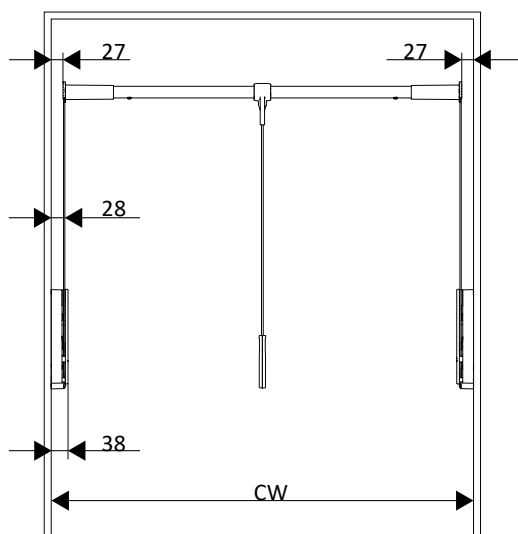

Note: if using one spacer on the side CW - 122
If using two spaces L & R CW - 142

CONERO Wardrobe Lift - Order Codes

Internal Width*	Payload (kg)	Load Capacity (kg)***	PU	Art No.
445 - 628	0 - 12	17.5	1 pc	KC238278B
625 - 808	0 - 12	17.5	1 pc	KC238279B
805 - 988	4.0 - 15	20.5	1 pc	KC238720B
985 - 1168	4.0 - 15	20.5	1 pc	KC238721B

* The Use of spacers increases the internal with by 20 mm each

** Load capacity = payload + 2 kg (max. weight of control lever and clothes rail).

CONERO Spacer for Wardrobe Lifts - Order Codes

Dimensions W x D x H	Colour	PU	Art No.
30 x 213 x 229 mm	Black	10 pcs	KC238722B