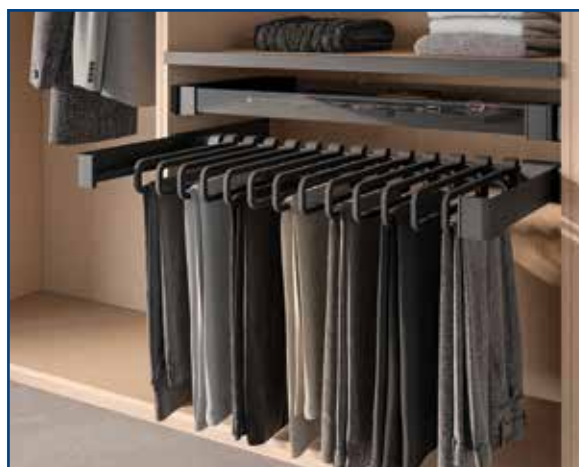

CONERO Organiser Set

- Flexible storage of hangers and laundry baskets
- Powder black sides
- Full extension runner with SOFTSTOPP
- Minimum installation depth of 475 mm
- Comfortable access thanks to front-removable hangers
- Double storage space due to hangers with two levels
- Direct sorting of laundry by using several bags per pull-out.
- Comfortable removal of the laundry bag to the front
- Individual composition of laundry bags and hangers possible