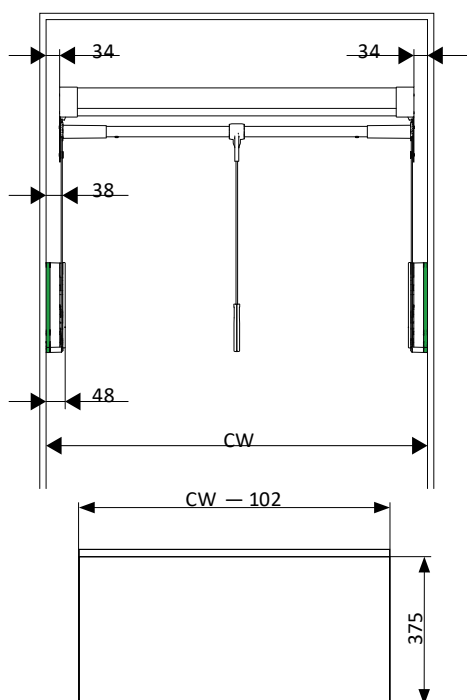

CONERO Wardrobe Lift TOP

Note: if using one spacer on the side CW - 122
If using two spaces L & R CW - 142

CONERO Wardrobe Lift TOP - Order Codes

Internal Width*	Payload (kg)	Load Capacity (kg)***	PU	Art No.
445 - 628	**	20	1 pc	KC238282B
625 - 808	**	20	1 pc	KC238283B
805 - 988	**	20	1 pc	KC238284B
985 - 1168	**	20	1 pc	KC238285B

* The Use of spacers increases the internal width by 20 mm each

** Payload = load capacity - 2 kg - weight of wooden shelf.

*** Load capacity = payload + 2 kg (max. weight of control lever and clothes rail) + weight of wooden shelf

CONERO Spacer for Wardrobe Lifts - Order Codes

Dimensions W x D x H	Colour	PU	Art No.
30 x 213 x 229 mm	Black	10 pcs	KC238722B