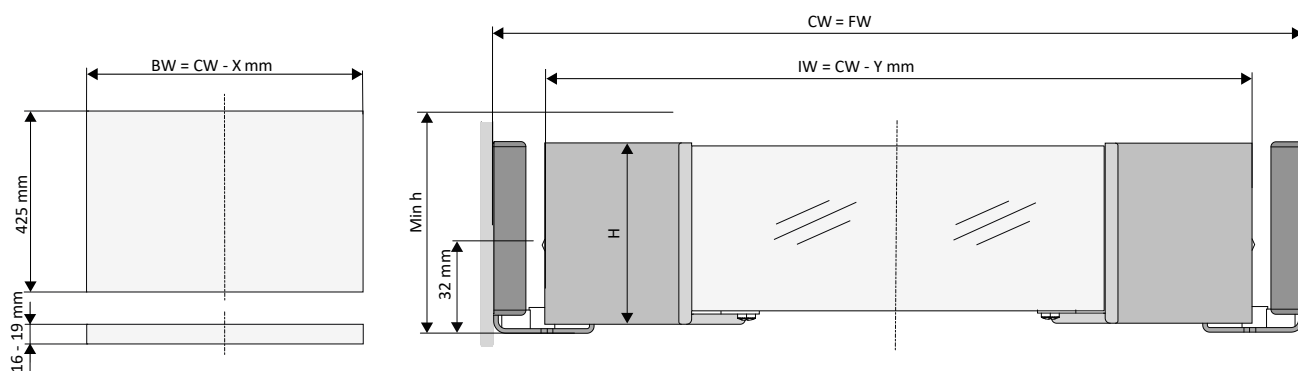

### CONERO Inner Pull-Out

- Two height options 72 mm and 168 mm
- Powder black sides
- Tinted safety glass front and back
- Full extension runner with SOFTSTOPP
- Minimum installation depth of 475 mm
- Built in 60 mm adjustable widths
- Flexible 16 - 19 mm bases
- Optional spacer for use behind hinged doors