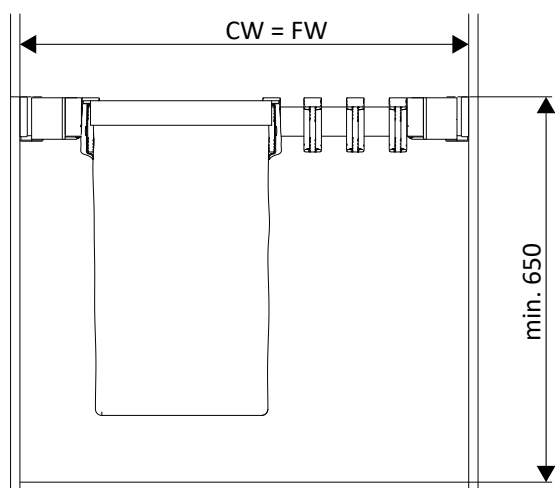

CONERO Organiser Set - Order Codes

Cabinet	Application	Nr of Hangers	Nr of Laundry bags	Art No.
500 mm	Hangers	5		KCOS500HB
600 mm	Hangers	7		KCOS600HB
600 mm	Laundry		1 Wide	KCOS600LB
600 mm	Hangers and Laundry	3	1 Narrow	KCOS600MB
800 mm	Hangers	10		KCOS800HB
800 mm	Laundry		1 Wide + 1 Narrow	KCOS800LB
800 mm	Hangers and Laundry	6	1 Narrow	KCOS800MB
900 mm	Hangers	11		KCOS900HB
900 mm	Laundry		3 Narrow	KCOS900LB
900 mm	Hangers and Laundry	5	1 Wide	KCOS900MB
1000 mm	Hangers	13		KCOS1000HB
1000 mm	Laundry		1 Wide + 2 Narrow	KCOS1000LB
1000 mm	Hangers and Laundry	7	1 Wide	KCOS1000MB

Sets include: Sides L+R, back piece, full extension runner with SOFTSTOPPlus with laundry / hangers in table
Narrow Laundry Baskets are 190 mm width, Wide Laundry Baskets are 300 mm width

CONERO Spacer for Inner Pull Outs - Order Codes

Dimensions W x D	Min Internal Depth	Height	MOQ	Art No.
25 x 453 mm	475	69	5 pcs	KC238682B