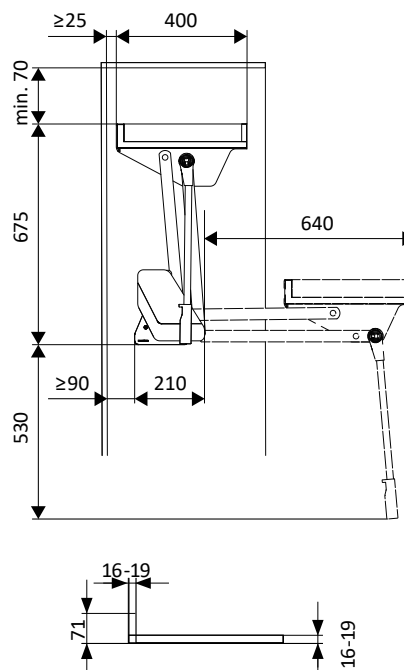

CONERO Wardrobe Lift TOP

Note: if using one spacer on the side CW - 122
If using two spaces L & R CW - 142

CONERO Wardrobe Lift TOP - Order Codes

Internal Width*	Payload (kg)	Load Capacity (kg)***	PU	Art No.
445 - 628	**	20	1 pc	KC238282B
625 - 808	**	20	1 pc	KC238283B
805 - 988	**	20	1 pc	KC238284B
985 - 1168	**	20	1 pc	KC238285B

* The Use of spacers increases the internal width by 20 mm each

** Payload = load capacity - 2 kg - weight of wooden shelf.

*** Load capacity = payload + 2 kg (max. weight of control lever and clothes rail) + weight of wooden shelf

CONERO Spacer for Wardrobe Lifts - Order Codes

Dimensions W x D x H	Colour	PU	Art No.
30 x 213 x 229 mm	Black	10 pcs	KC238722B