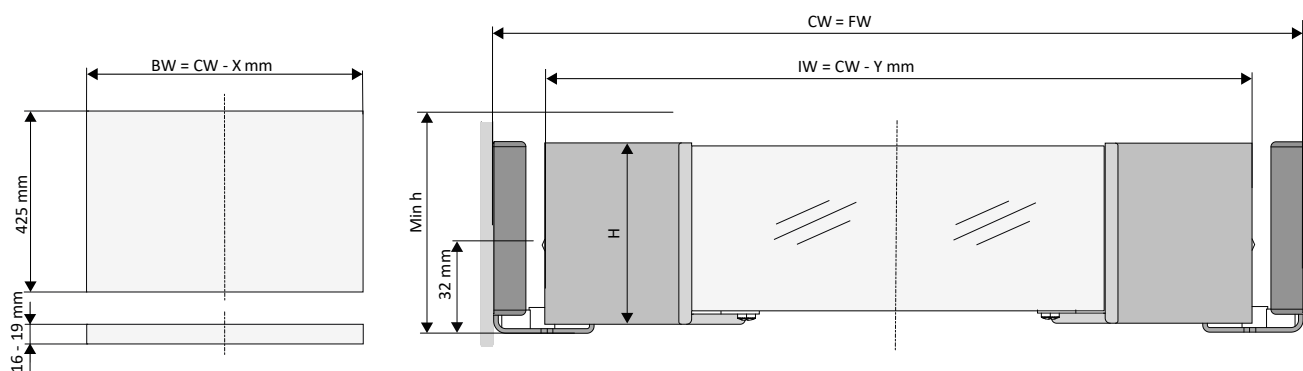

CONERO Inner Pull Out Shelf

Spacers	Base Width X	Inner Width Y	H	Min h
0	- 119 mm	- 43 mm	72	96
1	- 144 mm	- 68 mm		
2	- 169 mm	- 93 mm		

CONERO Inner Pull Out Shelf - Order Codes

Cabinet	Internal Width	Height	MOQ	Art No.
400 mm	334 - 394	72	5 pcs	KCIPS40072B
450 mm	384 - 444	72	5 pcs	KCIPS45072B
500 mm	434 - 494	72	5 pcs	KCIPS50072B
600 mm	534 - 594	72	5 pcs	KCIPS60072B
800 mm	710 - 770	72	5 pcs	KCIPS80072B
900 mm	810 - 870	72	5 pcs	KCIPS90072B
1000 mm	910 - 970	72	5 pcs	KCIPS100072B

Sets include: Sides L+R, back glass piece and full extension runner with SOFTSTOPPlus

CONERO Spacer for Inner Pull Outs - Order Codes

Dimensions W x D	Min Internal Depth	Height	MOQ	Art No.
25 x 453 mm	475	69	5 pcs	KC238682B