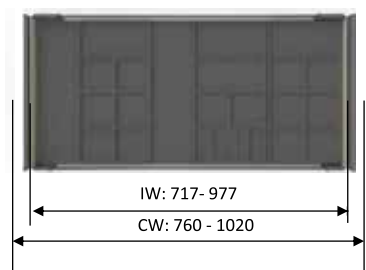

CONERO Organisation

- Suitable for 72 mm height option
- Inserts work with non slip mats
- Black Grey Finish
- Jewellery & Ring or Tie and belt options

Recommended tray Numbers

CONERO Tie & Belt Tray		
	Dimensions	Art No.
	223W x 425D x 14H	KC238594B

CONERO Jewellery Tray		
	Dimensions	Art No.
	223W x 425D x 14H	KC238593B