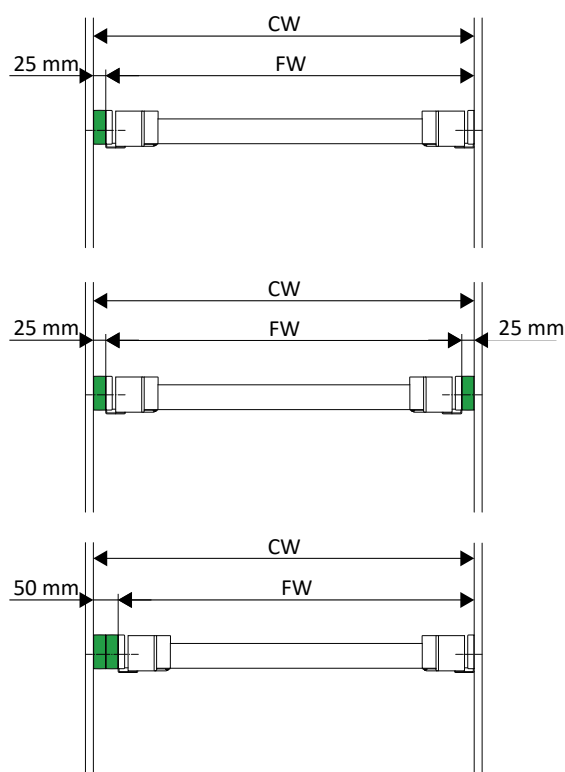

### CONERO Organiser Set

- Flexible storage of hangers and laundry baskets
- Powder black sides
- Full extension runner with SOFTSTOPP
- Minimum installation depth of 475 mm
- Comfortable access thanks to front-removable hangers
- Double storage space due to hangers with two levels
- Direct sorting of laundry by using several bags per pull-out.
- Comfortable removal of the laundry bag to the front
- Individual composition of laundry bags and hangers possible