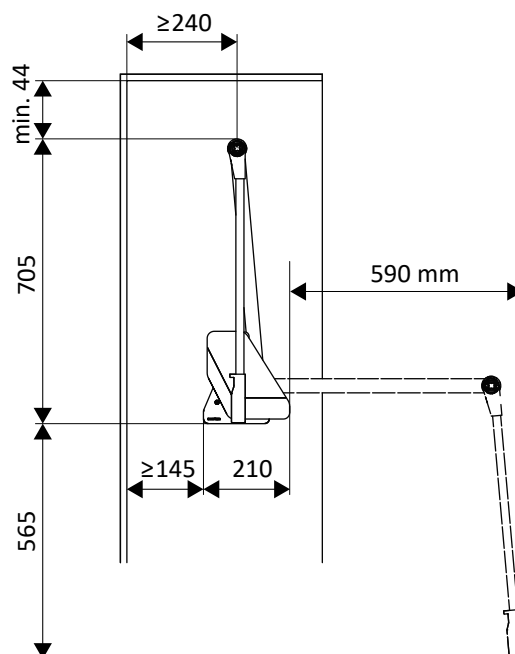

Note: if using one spacer on the side CW - 122
If using two spaces L & R CW - 142

CONERO Wardrobe Lift - Order Codes

Internal Width*	Payload (kg)	Load Capacity (kg)***	PU	Art No.
445 - 628	0 - 12	17.5	1 pc	KC238278B
625 - 808	0 - 12	17.5	1 pc	KC238279B
805 - 988	4.0 - 15	20.5	1 pc	KC238720B
985 - 1168	4.0 - 15	20.5	1 pc	KC238721B

* The Use of spacers increases the internal with by 20 mm each

** Load capacity = payload + 2 kg (max. weight of control lever and clothes rail).

CONERO Spacer for Wardrobe Lifts - Order Codes

Dimensions W x D x H	Colour	PU	Art No.
30 x 213 x 229 mm	Black	10 pcs	KC238722B