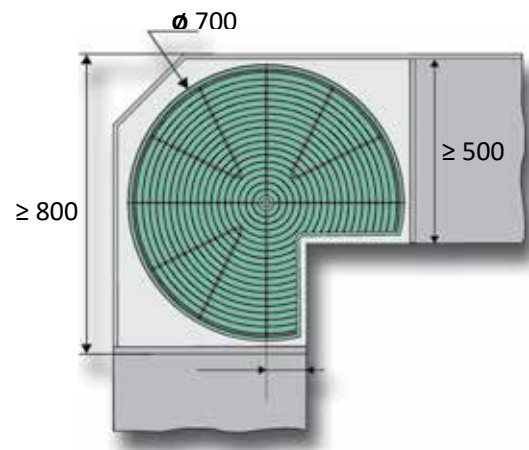

### 3/4 Carousel

- Options for 900 or 800 mm corner cabinets
- ARENA Classic Chrome, ARENA Style Chrome or ARENA Style Anthracite
- Stop position for carousels
- Height Adjustable axle 685 - 735 mm

### 270 Carousels - Order Codes

|                        | Diameter 700 mm | Diameter 820 mm |
|------------------------|-----------------|-----------------|
| ARENA Classic Chrome   | K6710A          | K27082ACC       |
| ARENA Style Anthracite | K6710ASA        |                 |
| ARENA Style Chrome     |                 | K27070ASC       |

### Rotary Carousel

- Set of 2 x 3/4 Carousels
- Suitable for 900 or 800 mm corner cabinets
- Chrome tray designs
- Stop position for carousels
- Height adjustable axle

#### Rotary Carousel - Order Codes

| Carousel type | Diameter | Chrome    |
|---------------|----------|-----------|
| 3/4 Carousel  | 700 mm   | MB6012772 |