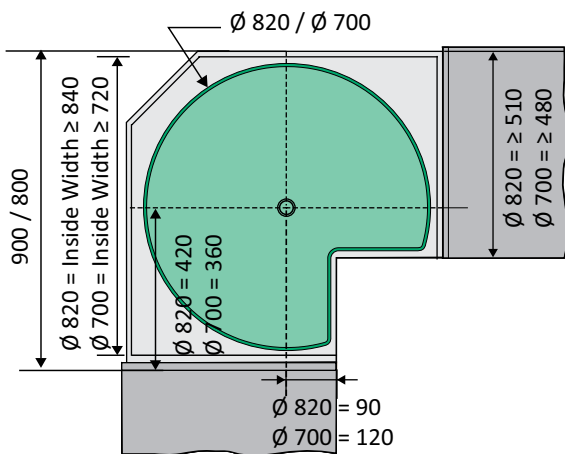

### 3/4 Carousel

- Options for 900 or 800 mm corner cabinets
- ARENA Classic Chrome, ARENA Style Chrome or ARENA Style Anthracite
- Stop position for carousels
- Height Adjustable axle 685 - 735 mm

### 270 Carousels - Order Codes

|                        | Diameter 700 mm | Diameter 820 mm |
|------------------------|-----------------|-----------------|
| ARENA Classic Chrome   | K6710A          | K27082ACC       |
| ARENA Style Anthracite | K6710ASA        |                 |
| ARENA Style Chrome     |                 | K27070ASC       |

### Rotary Carousel

- Set of 2 x 3/4 Carousels
- Suitable for 900 or 800 mm corner cabinets
- Chrome tray designs
- Stop position for carousels
- Height adjustable axle

#### Rotary Carousel - Order Codes

| Carousel type | Diameter | Chrome    |
|---------------|----------|-----------|
| 3/4 Carousel  | 700 mm   | MB6012772 |