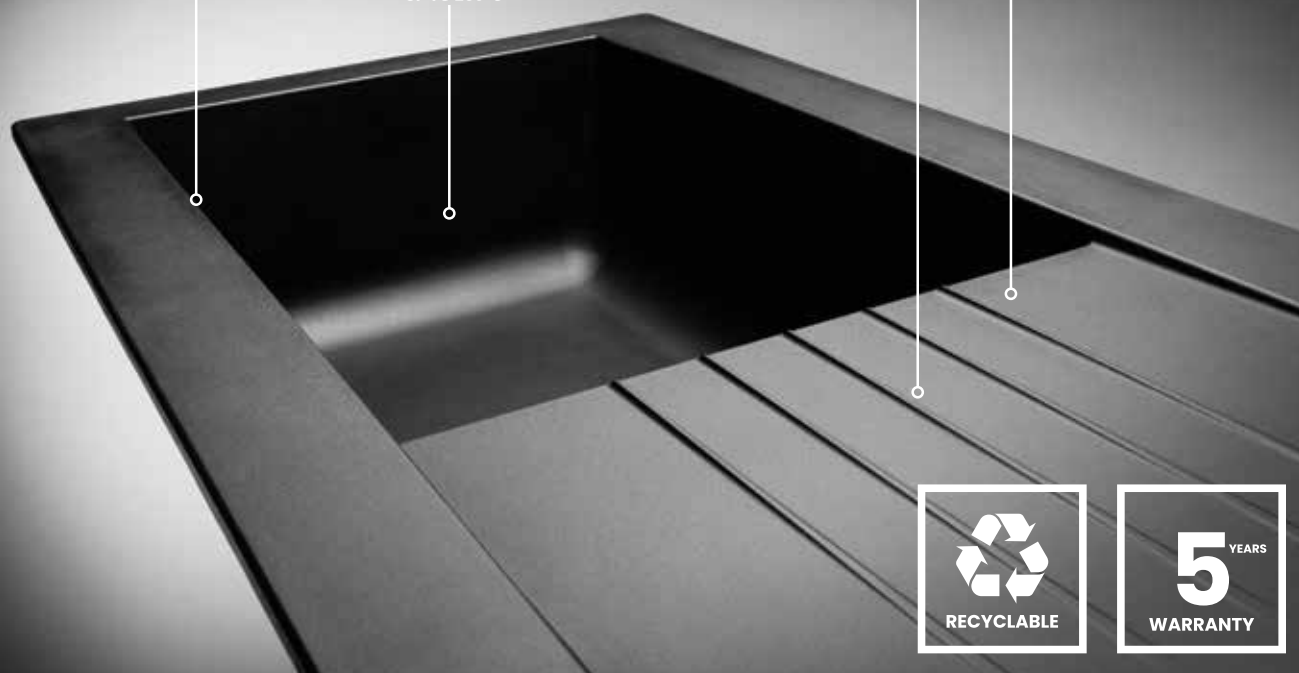

HIGH SHOCK-RESISTANCE

THERMAL SHOCK RESISTANCE
UP TO 250°C

EASY CLEANING

STAIN RESISTANT

RECYCLABLE

WARRANTY

SINKS AND TAPS

Fibre Composite Sinks